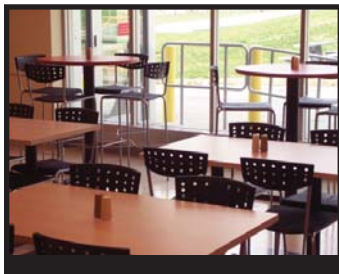

**GLAXO SMITH KLINE - CAFETERIA**  
GLENSIDE, PA

**OWNER: GLAXO SMITH KLINE**

**LOCATION: MARIETTA, PA**

**ARCHITECT: CORNERSTONE DESIGN  
ARCHITECTS**

**FEATURES:**

- Demolition and construction of two cafeterias