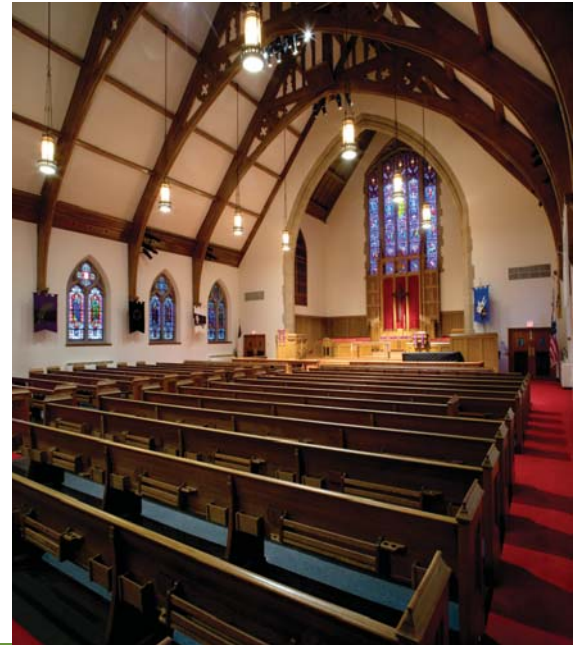

BUILDING what
MATTERS to YOU®

RELIGION

FIRST UNITED METHODIST CHURCH — Church Addition and Renovation

LOCATION
Lancaster, PA

ARCHITECT
Cornerstone Design-Architects

FEATURES
64,000 SF 🏡 Three-story addition & renovation 🏡 Chapel 🏡 Offices 🏡
Classrooms 🏡 Multi-purpose space