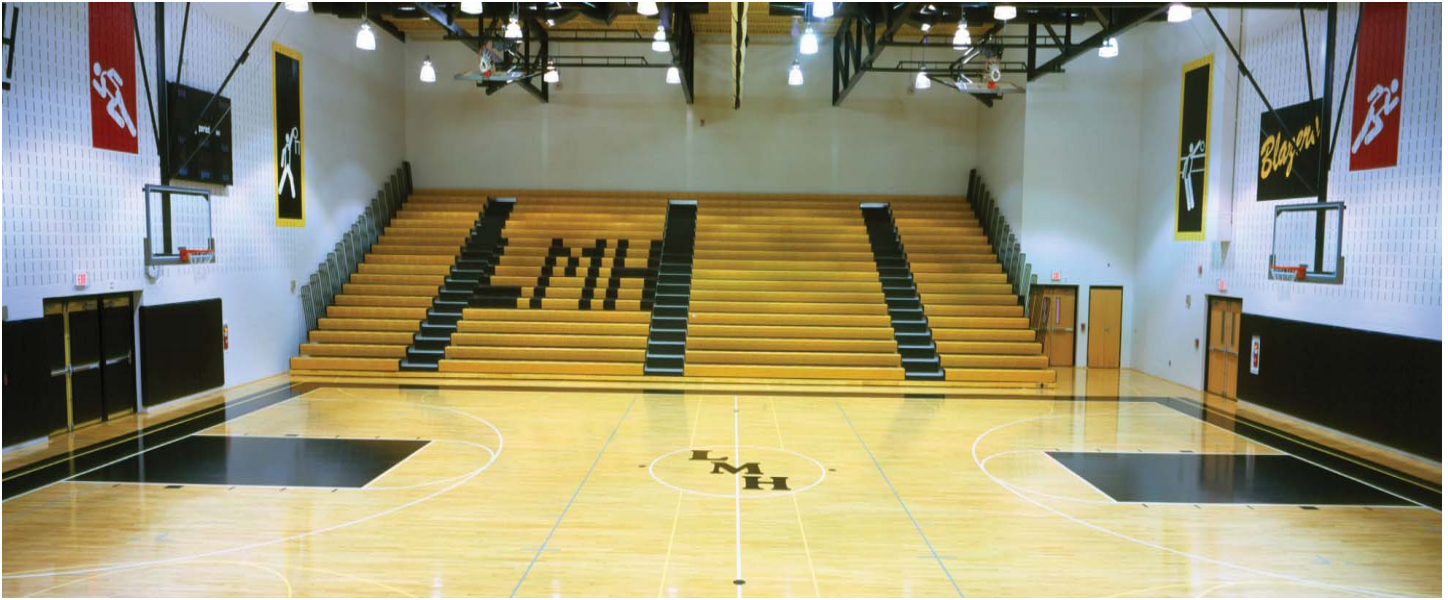

HORST
CONSTRUCTION

BUILDING what
MATTERS to YOU®

EDUCATION

LANCASTER MENNONITE SCHOOL — Center for Sports & Fitness

LOCATION
Lancaster, PA

ARCHITECT
Cornerstone Design-Architects, Lancaster, PA

FEATURES
4,088 SF 🏡 Integrated new facility within existing campus 🏡 Construction team built this project while school was in session, taking care not to put students at risk or disrupt normal flow of the campus.