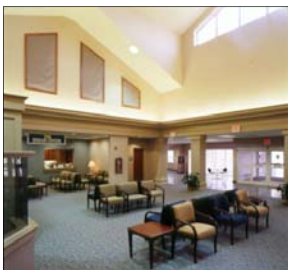

**SQUARE FOOTAGE**  
33,350 Square Feet

**FEATURES**  
State-of-the-art therapy pool, physical therapy room, doctor's offices, medical supply retail space

CONSTRUCTION MANAGEMENT DESIGN/BUILD GENERAL CONTRACTING